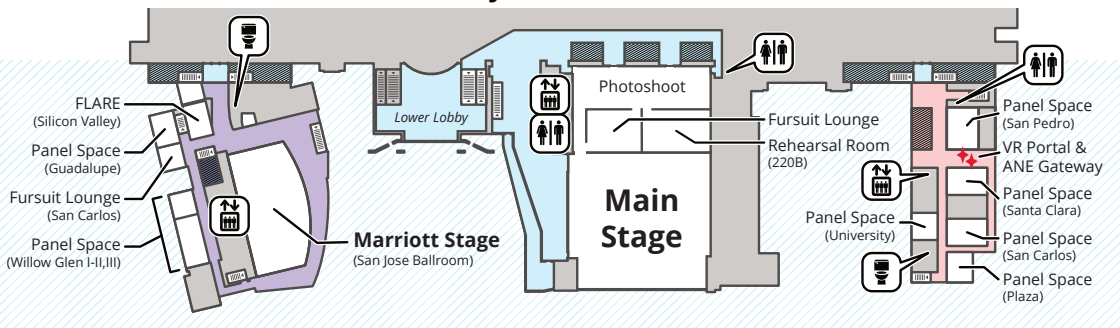

Floor 2 Marriott San Jose Convention Center Hilton

Marriott Floor 3

Panel Space (Almaden)

Panel Space (Blossom Hill)

Legend

- Stairs / Escalators
- Elevator
- Security Checkpoint (arrow indicates direction of checked traffic)
- Information Desk
- Restrooms
- Gender Inclusive Restrooms
- Shuttle Stop

Floor 1 San Jose Convention Center Hilton

Shuttle to:
Signia
De Anza
AC Hotel

- S Almaden Blvd -

- S Market Street -

- W San Carlos Street -